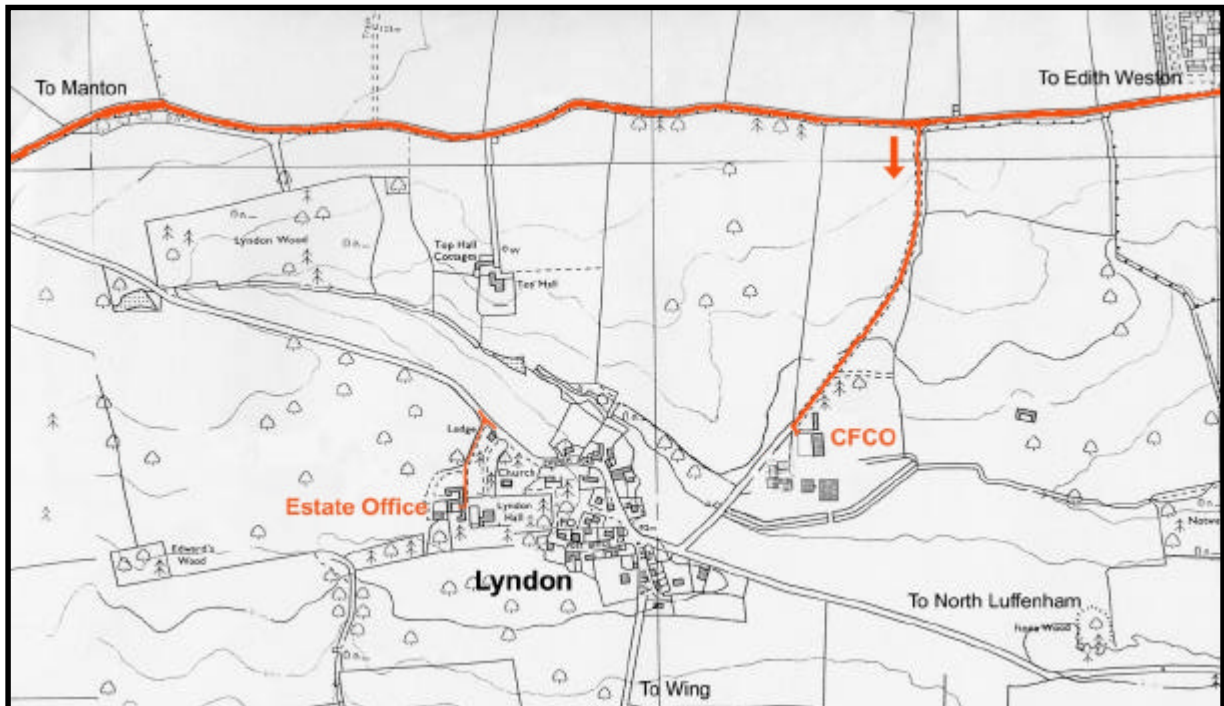

THE CONANT FARMING COMPANY LLP

LOCATION PLAN **LE15 8TW**

THE ESTATE OFFICE LYNDON HALL OAKHAM RUTLAND LE15 8TU
TELEPHONE: 01572 737786 FACSIMILE: 01572 737189 e-mail: edward.conant@cfco.co.uk
www.lyndon-estate.co.uk