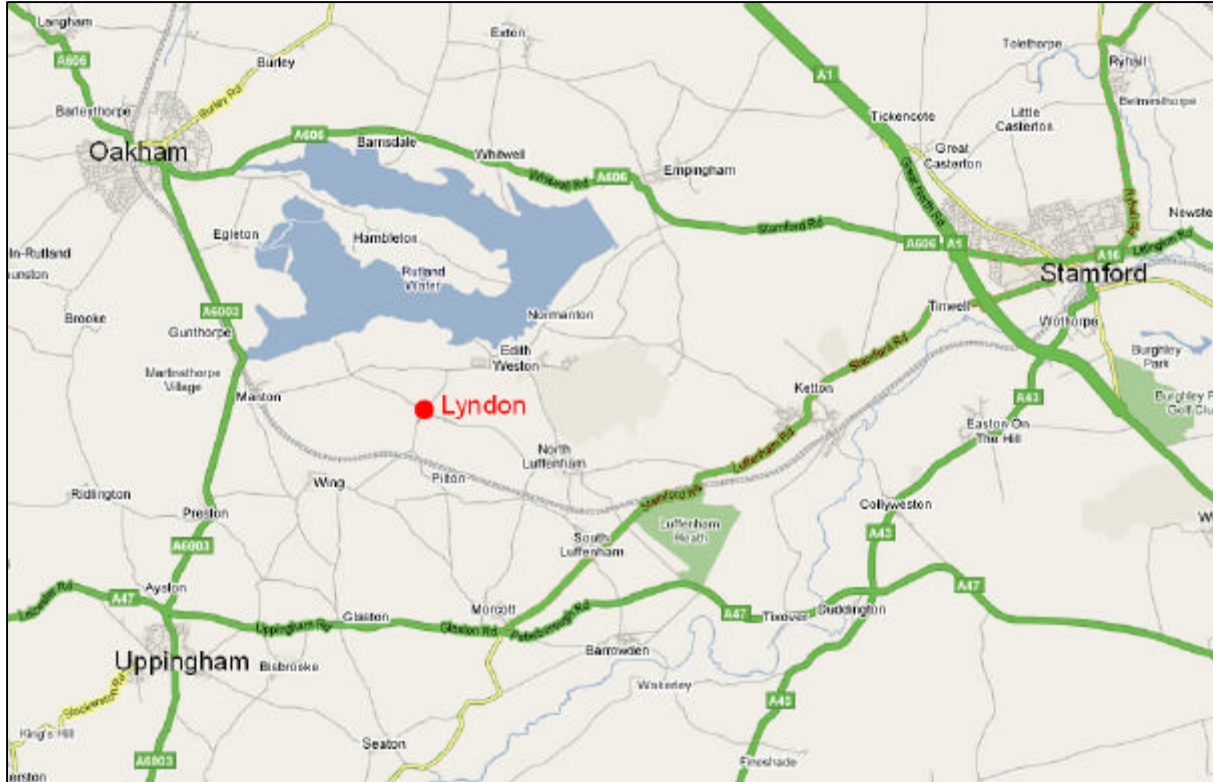

THE CONANT FARMING COMPANY LLP

LOCATION PLAN **LE15 8TW**

THE ESTATE OFFICE LYNDON HALL OAKHAM RUTLAND LE15 8TU
TELEPHONE: 01572 737786 FACSIMILE: 01572 737189 e-mail: edward.conant@cfco.co.uk
www.lyndon-estate.co.uk